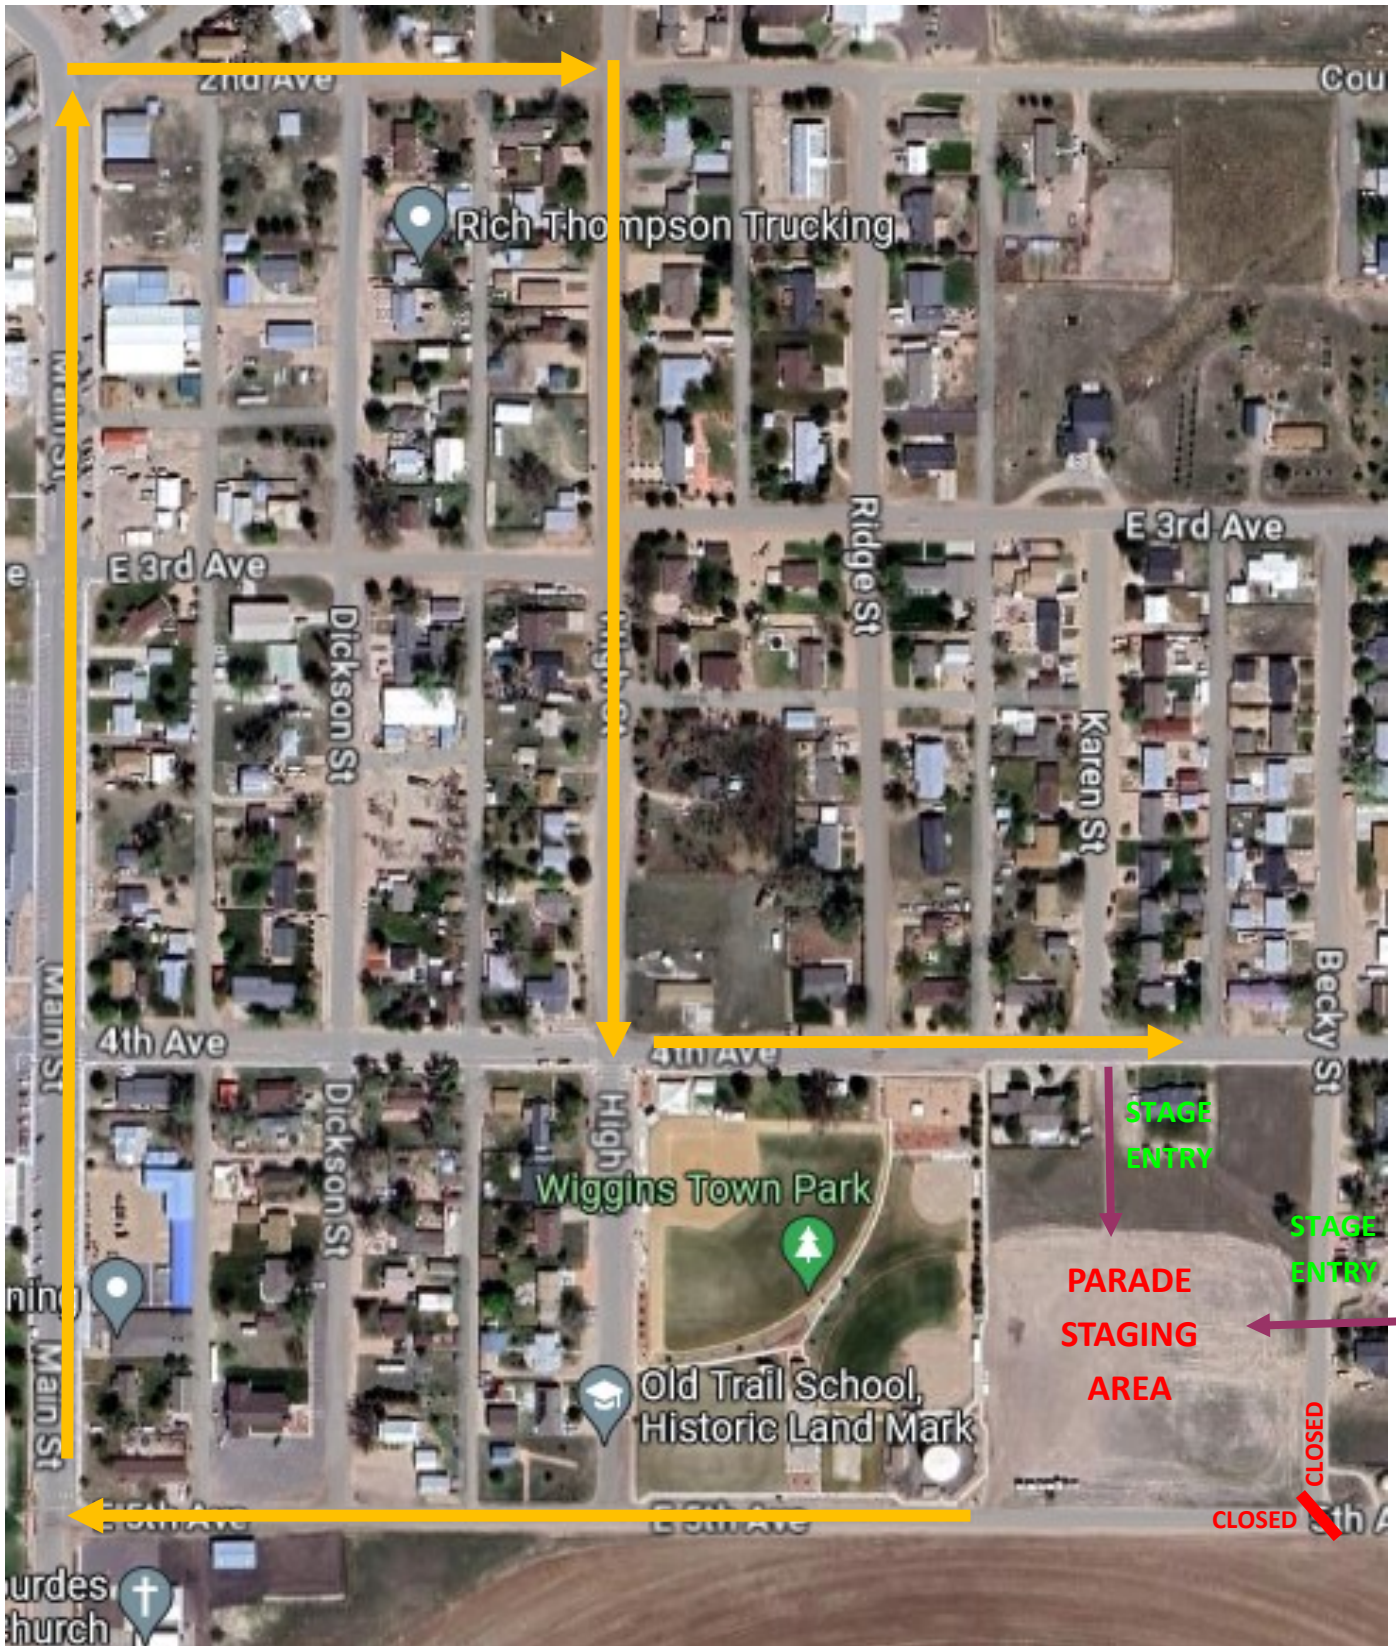

PARADE ROUTE

PARADE STARTS @ 7:30 PM

STAGE ENTRIES LOCATED ON 4TH AVE & BECKY STREET ONLY!!

LARGE EQUIPMENT STAGING ON MAIN STREET GOING NORTH